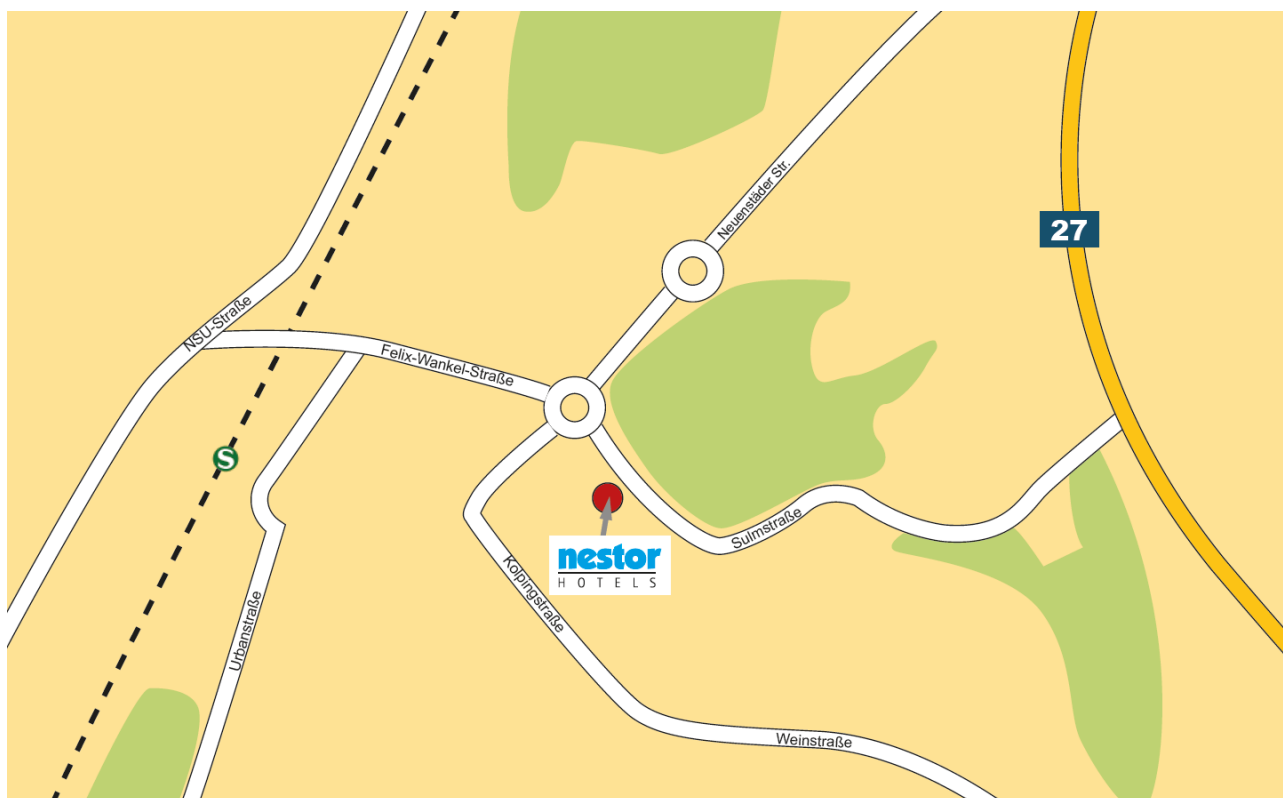

Getting to nestor Hotel Neckarsulm

nestor
HOTELS

Travelling by train:

From Heilbronn main railway station [Heilbronner Hauptbahnhof]:
S-Bahn line S41 in the direction of Mosbach or S-Bahn line S42 in the direction of Sinsheim main railway station [Sinsheim Hauptbahnhof], alighting at the "Neckarsulm Mitte" stop (approx. 15 minutes).

From Neckarsulm Mitte:

By taxi (approx. 5 minutes),
on foot: turn off Engulgasse onto Marktstraße.
After 200 m, the nestor Hotel is on the right (approx. 5 minutes).

By car from the A81:

Motorway junction Weinsberg A81 on the A6 in the direction of Heilbronn.
Heilbronn/Neckarsulm exit towards Neckarsulm.
B27 on Heilbronner Straße towards the centre [Innenstadt].
Turn right onto Urbanstraße.
The nestor Hotel is on the right.

Coordinates for navigation devices:

Latitude: 49.193123 (49°11'35.2"N)
Longitude: 9.226821 (9°13'36.6"E)

nestor Hotel Neckarsulm

Sulmstraße 2
74172 Neckarsulm

Tel. +49 7132 / 388 – 0
Fax +49 7132 / 388 – 113