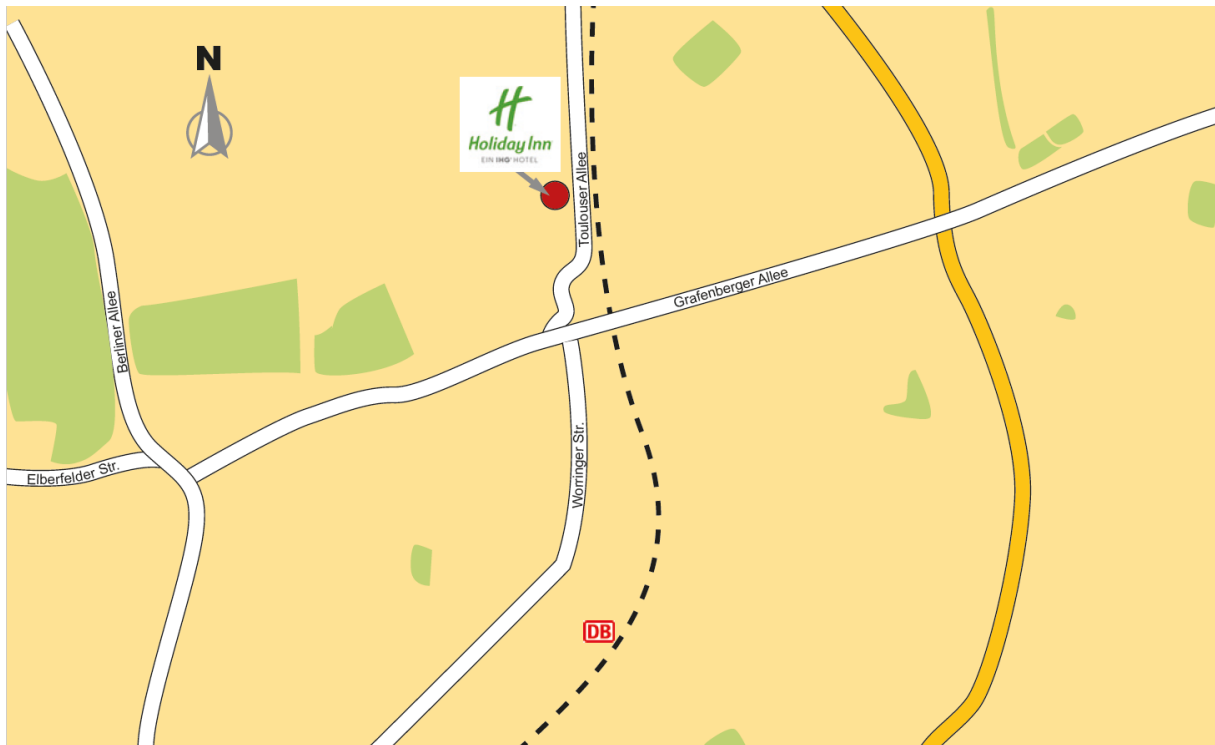

Hoilday Inn Düsseldorf City

Toulouser Allee 5
40211 Düsseldorf

Tel. +49 211 20541100
Fax +49 211 205 41 899

info@hi-dus-city.de
www.ghotel-group.de