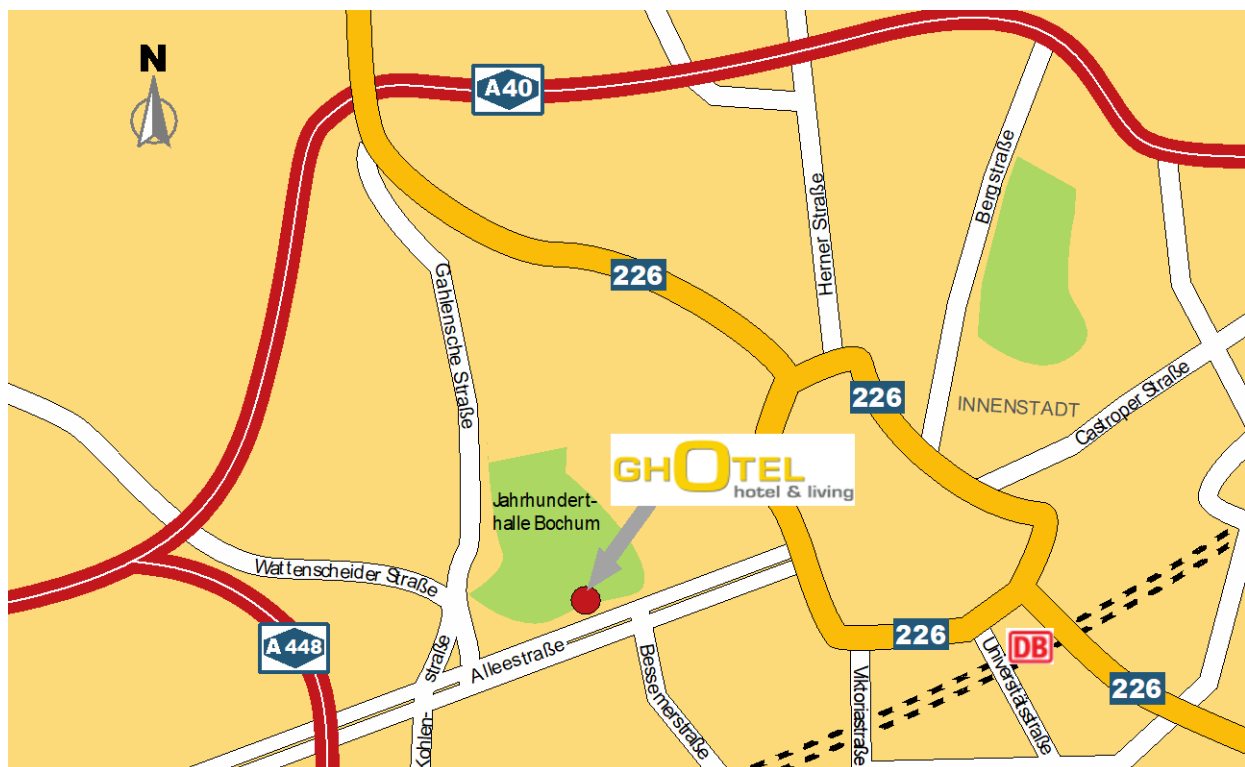

By car, coming from the south (Wuppertal):

Follow the A43 to Wittener Straße/B226 in Bochum. Take the next exit, 19-Bochum/Witten. When you arrive at Wittener Str./B226 and Nordhausen-Ring, follow the A448 to Kohlenstraße. Then take exit A448 towards BO.-Wattenscheid-Eppendorf/Bo.-Stahlhausen. When you reach Kohlenstraße, continue until you get to Alleestraße. Your destination is on your right.

By car coming from Düsseldorf Airport:

Follow the signs to A44/A3/A52 in the direction of Oberhausen/Velbert/Köln/Essen. At motorway junction 32 (Dreieck Düsseldorf-Nord), follow the signs to the A52 in the direction of Essen/Oberhausen. Continue along the A52 until it becomes the A40. Continue along the A40.

Take exit A448 towards Witten/Bochum-Süd/Bochum-Innenstadt West. At the junction, bear left and continue towards Wattenscheider Straße. Follow the signs to Bochum/Innenstadt West. Turn left into Wattenscheider Straße and continue until you get to Alleestraße junction. Here you take a left. GHOTEL hotel & living will be on your left.

GPS coordinates:

Latitude: 51.478333 (51°28'42.0" N)

Longitude: 7.198667 (7°11'55.2"E)

GHOTEL hotel & living Bochum

Alleestraße 140
44793 Bochum

Phone: 49 234 94432 - 0
Fax: 49 234 94432 - 99

bochum@ghotel.de
www.ghotel-group.de